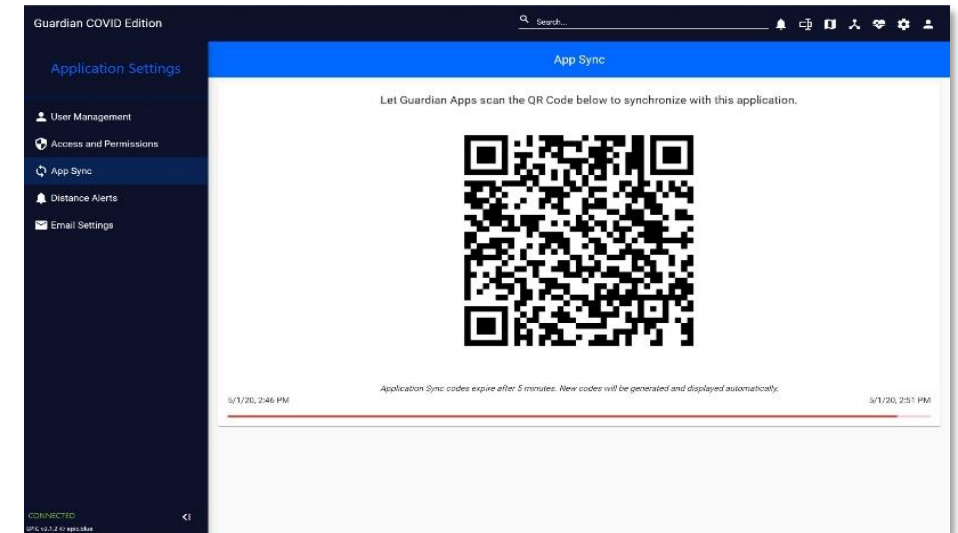

● ○ ○ Social distance

Remind your employees to keep distance and to avoid unnecessary contact

- Install the app on a smart device of your choice. Privacy is guaranteed!
- Via a Bluetooth-based technology, Guardian COVID detects when two persons get too close for too long
- Alerts are triggered as an immediate warning to keep social distance
- These alerts and their locations are collected & recorded in the Guardian COVID platform
- The data can be used in three types of dashboards to enable Business Continuity & Operational Resilience
- It allows instant playback, contact tracing and generated heatmaps to identify hotspots
- Other technology can be integrated UWB, tokens, camera's,....