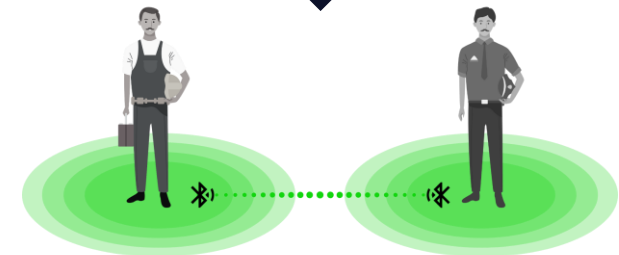

Guardian COVID Solution

Implement and Manage Social Distance

Companies need to launch a COVID response plan with concrete measures and actions, in order to make a safe return to work possible for all employees.

● ○ ○ Social distance

Remind your employees to keep distance and to avoid unnecessary contact

- Install the app on a smart device of your choice. Privacy is guaranteed!
- Via a Bluetooth-based technology, Guardian COVID detects when two persons get too close for too long
- Alerts are triggered as an immediate warning to keep social distance
- These alerts and their locations are collected & recorded in the Guardian COVID platform
- The data can be used in three types of dashboards to enable Business Continuity & Operational Resilience
- It allows instant playback, contact tracing and generated heatmaps to identify hotspots
- Other technology can be integrated UWB, tokens, camera's,....

● ● ○ Alerting & KPI dashboard

Gain insights in whether the procedures are working through an user-friendly dashboard & modify where needed

- Proximity detections
- Combined Map and Time Filtering
- Alert locations recorded
- Real-time notifications
- Instant alerts playback