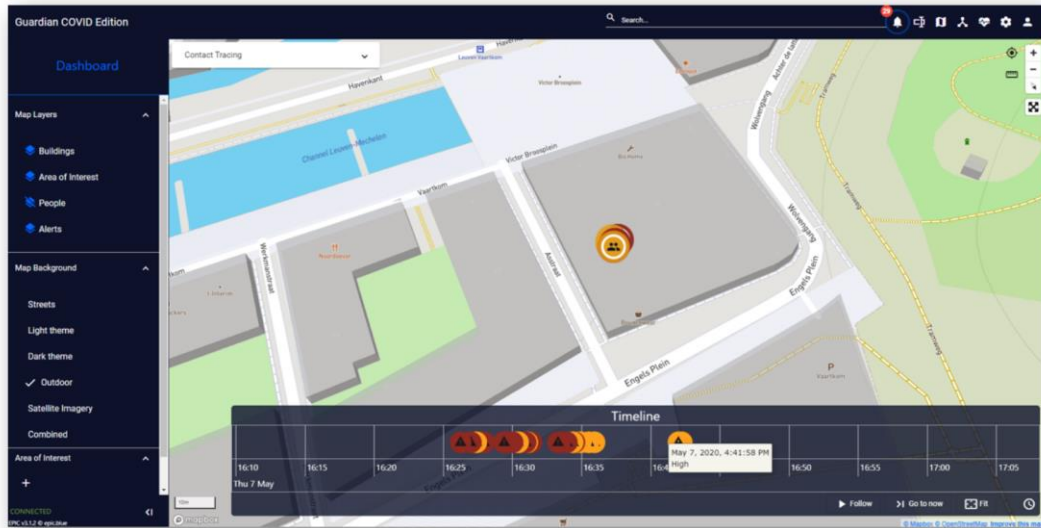

● ○ ○ Social distance

Remind your employees to keep distance and to avoid unnecessary contact

- Install the app on a smart device of your choice. Privacy is guaranteed!
- Via a Bluetooth-based technology, Guardian COVID detects when two persons get too close for too long
- Alerts are triggered as an immediate warning to keep social distance
- These alerts and their locations are collected & recorded in the Guardian COVID platform
- The data can be used in three types of dashboards to enable Business Continuity & Operational Resilience
- It allows instant playback, contact tracing and generated heatmaps to identify hotspots
- Other technology can be integrated UWB, tokens, camera's,....

● ● ○ Alerting & KPI dashboard

Gain insights in whether the procedures are working through an user-friendly dashboard & modify where needed

- Proximity detections
- Combined Map and Time Filtering
- Alert locations recorded
- Real-time notifications
- Instant alerts playback