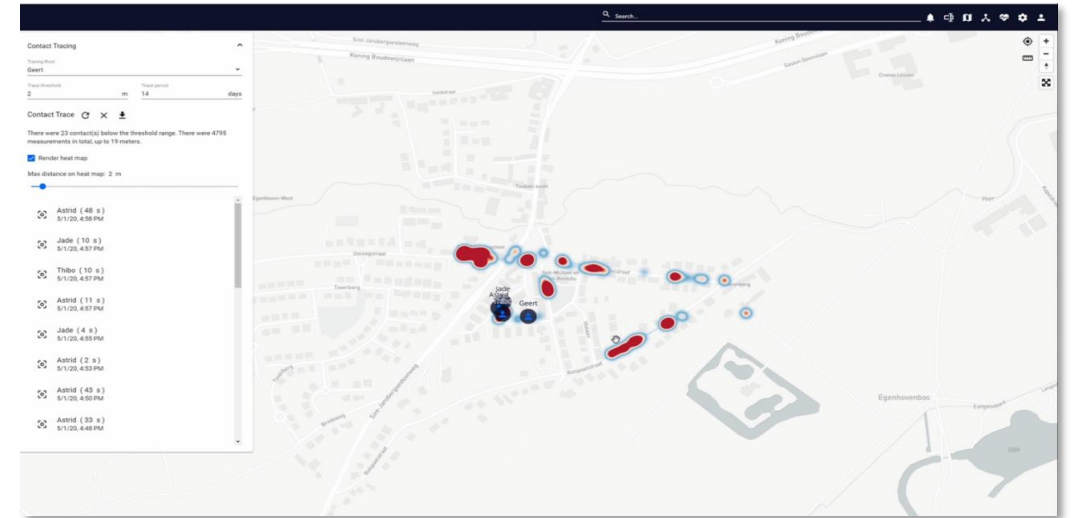

● ○ ○ Social distance

Remind your employees to keep distance and to avoid unnecessary contact

- Install the app on a smart device of your choice. Privacy is guaranteed!
- Via a Bluetooth-based technology, Guardian COVID detects when two persons get too close for too long
- Alerts are triggered as an immediate warning to keep social distance
- These alerts and their locations are collected & recorded in the Guardian COVID platform
- The data can be used in three types of dashboards to enable Business Continuity & Operational Resilience
- It allows instant playback, contact tracing and generated heatmaps to identify hotspots
- Other technology can be integrated UWB, tokens, camera's,....

● ● ○ Alerting & KPI dashboard

Gain insights in whether the procedures are working through an user-friendly dashboard & modify where needed

- Proximity detections
- Combined Map and Time Filtering
- Alert locations recorded
- Real-time notifications
- Instant alerts playback

● ● ● Contact tracing

Act fast in case of an outbreak and avoid economical disasters

- Contact proximity heatmap
- Contact tracing graph

Unique Value Proposition

Boost productivity

Operate effectively while minimizing the risk for your staff, contractors and visitors