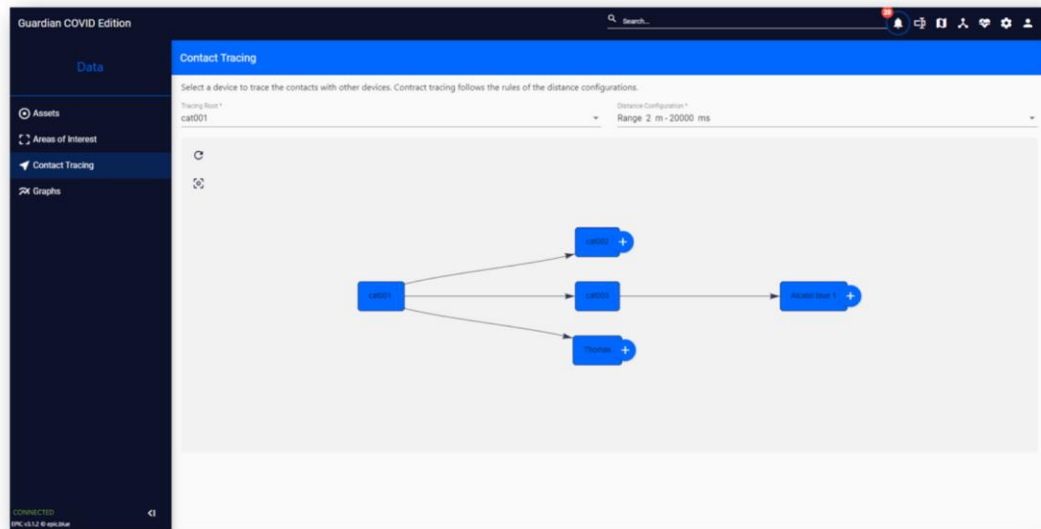

● ● ● Contact tracing

Act fast in case of an outbreak and avoid economical disasters

- Contact proximity heatmap
- Contact tracing graph