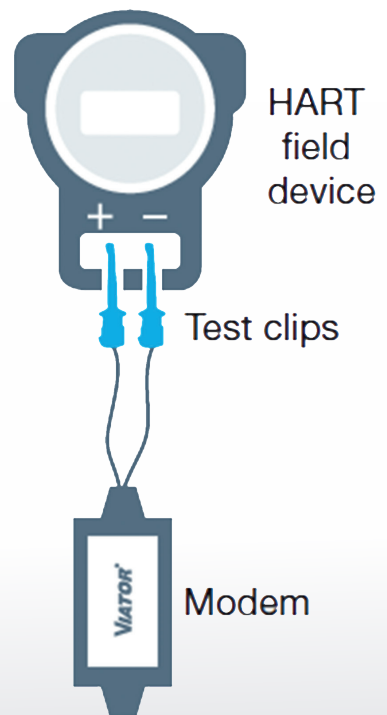

Model	Part Number	Radio	Certifications	Region	Camera	Operating System	CSL / Customization
Tab-Ex® 02 DZ1	480982-100306	WiFi	ATEX, IECEx CSA (NEC/CEC)	North America	Yes	Android™	ecom Standard
Tab-Ex® 02 DZ1	480982-100308	WiFi	ATEX, IECEx CSA (NEC/CEC)	Europe	Yes	Android™	ecom Standard
Tab-Ex® 02 DZ1	480982-100362	WiFi	EAC	Russia	Yes	Android™	ecom Standard
Tab-Ex® 02 DZ2	480982-100307	WiFi	ATEX, IECEx CSA (NEC/CEC)	North America	Yes	Android™	ecom Standard
Tab-Ex® 02 DZ2*	480982-100351	WiFi	ATEX, IECEx CSA (NEC/CEC)	Europe	Yes	Android™	ecom Standard
Tab-Ex® 02 DZ2*	480982-100311	WiFi	EAC	Russia	Yes	Android™	ecom Standard
Tab-Ex® 02 DZ1	480982-100309	WWAN (LTE) & WiFi	ATEX, IECEx CSA (NEC/CEC)	Europe	Yes	Android™	ecom Standard
Tab-Ex® 02 DZ1	480982-100310	WWAN (LTE) & WiFi	EAC	Russia	Yes	Android™	ecom Standard
Tab-Ex® 02 DZ2	480982-100313	WWAN (LTE) & WiFi	ATEX, IECEx CSA (NEC/CEC)	Canada	Yes	Android™	ecom Standard
Tab-Ex® 02 DZ2	480982-100314	WWAN (LTE) & WiFi	ATEX, IECEx CSA (NEC/CEC)	Europe	Yes	Android™	ecom Standard
Tab-Ex® 02 DZ2*	480982-100312	WWAN (LTE) & WiFi	EAC	Russia	Yes	Android™	ecom Standard
Tab-Ex® 02 DZ2*	480982-100369	WWAN (LTE) & WiFi	KC - Korean Certification	Asia	Yes	Android™	ecom Standard
Tab-Ex® 02 DZ1	480982-100371	WWAN (LTE) & WiFi	ATEX, IECEx, NEC/CEC	Australia	Yes	Android™	ecom Standard
Tab-Ex® 02 DZ1	480982-100372	WWAN (LTE) & WiFi	ATEX, IECEx, NEC/CEC	Asia	Yes	Android™	ecom Standard
Tab-Ex® 02 DZ1	480982-100373	WWAN (LTE) & WiFi	ATEX, IECEx, NEC/CEC	Asia	Yes	Android™	ecom Standard

* without integrated 256 GB MicroSD